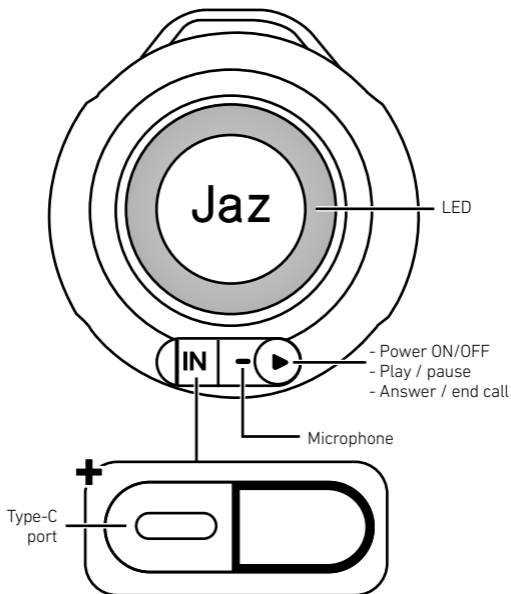

Jaz[®]

TEJZSPEAKWIZ3WR - TEJZSPEAKWIZ3WB
TEJZSPEAKWIZ3WK

WIZARD 3
Wireless Speaker

SPECIFICATION

Wireless: 5.0
Water resistant IPX6
Working range: 10 m
Power input : 5 V D.C. 1 A
Speaker power: 3W
Impedence: 4Ω
Sensitivity: 85dB
Frequency: 20 Hz-16 kHz
Battery capacity: 400mAh

Standby time: 40 hours

Charge time: 2 hours

Playing time: 2.5 hours

Type-C Port

Microphone

Light Flashing

$f: 2402 \div 2480 \text{ MHz}$

$P_{RF}: 6 \text{ mW max}$

Button	Tap	Function
		
		
		
		
		 <p>Vocal assistant</p>

IMPORTATO E DISTRIBUITO DA:

SBS spa - Via Circonvallazione s/n
28010 Miasino (No) - Italy

Made in China

TEJZSPEAKWIZ3W

REV1_09-22

Printed in China

© 2022 SBS SpA
customercare@sbsmobile.com